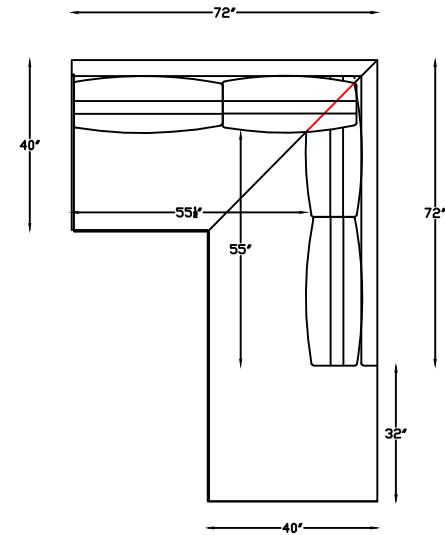

148120L LEFT CORNER SOFA
(SHOWN AS LEFT)

148116R RIGHT CORNER SOFA W/RS
BUMPER
(SHOWN AS RIGHT)

Scale: $\frac{1}{4}" = 1'-00"$

This schematic is current as 06/27/22 . The company reserves the right to change dimensions and products offered. A more recent schematic may be available for this series. To see the most current schematic, go to <http://lazarind.com>