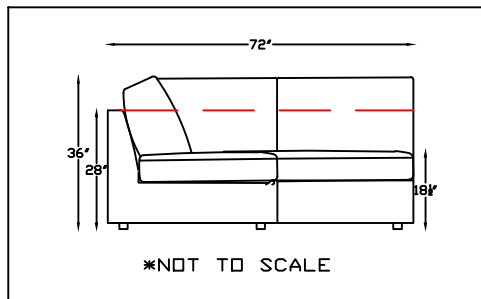

148120L LEFT CORNER SOFA
(SHOWN AS LEFT)

148116R RIGHT CORNER SOFA W/RS
BUMPER
(SHOWN AS RIGHT)

Scale: $\frac{1}{4}" = 1'-00"$

This schematic is current as 06/27/22 . The company reserves the right to change dimensions and products offered. A more recent schematic may be available for this series. To see the most current schematic, go to <http://lazarind.com>